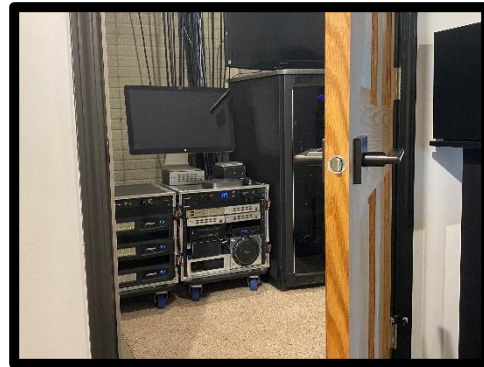

### Video Monitors:

Samsung 4k Monitors (3) 50 Inch (Studio A)

Sharp 70" Touchscreen in downstairs (Live Room)

Sharp 50" Monitor on rolling cart in (Live Room)

Panasonic 36" Monitor (Computer Room)

Mac Cinema Display Monitor (Studio B)