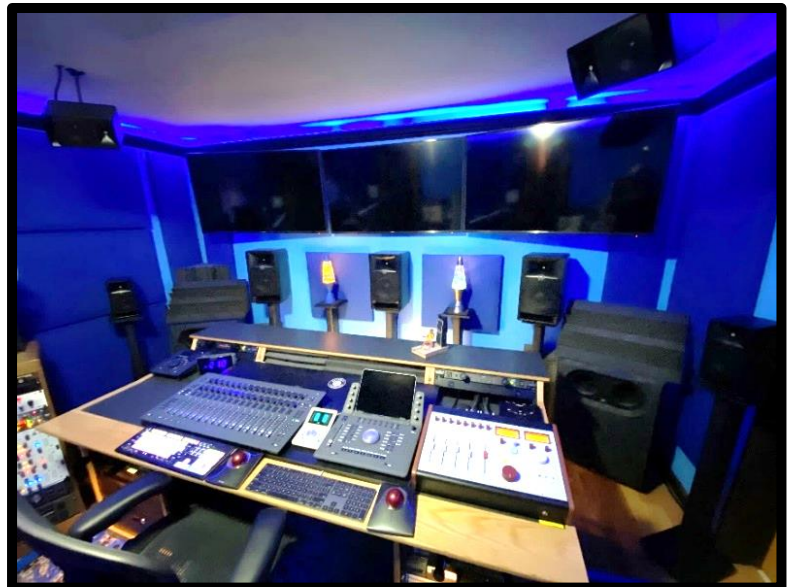

In April of 2022, we became Michigan's first Certified Dolby Atmos Studio. During the onboarding process, Dolby® experts adjusted speaker positioning, EQ, timing, and tuned the room speakers to the proper Dolby® Atmos specifications.